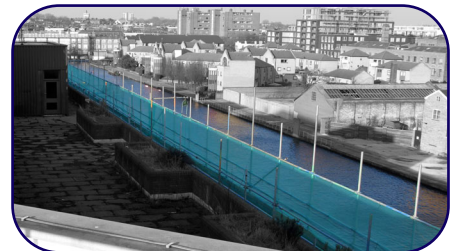

AGS

Scaffolding Limited

All About You

Come in and explore Tate Modern, and please excuse the temporary scaffolding while we carry out work on the chimney

AGS Scaffolding is a market leader in the field of design, provision and erection of temporary access and support scaffolds.