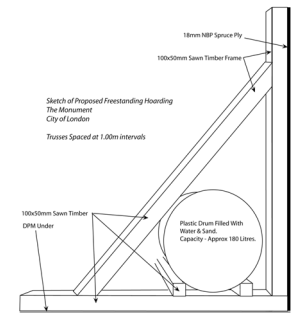

AGS Media Structures are the experts in hoarding, site screening, temporary platforms and support structures.

Hoarding and screening provides an ideal medium to identify the contractor or as a vehicle for advertising or marketing. It is essential in maintaining security and is critical to the Health & Safety in and around a site.

It is not enough just to erect a hoarding and walk away, AGS Media Structures will initially design the project, build and maintain all manner of hoarding and screening using conventional materials selected to suit the situation. AGS offer paint finish in your colours, branding, full trim, banners and advertising. We are happy to discuss any proposed scheme with you and offer a variety of solutions.

AGS Media Structures design to your brief, build and also maintain hoarding and screening using the most beneficial and appropriate materials to suit your needs.

AGS Media Structures offer screening, hoarding, temporary structures and platforms to everyone from the construction and civil engineering industries to the entertainment, advertising and marketing industries.

- ⇒ Preliminary Estimates
- ⇒ Design & Engineering
- ⇒ Access Consultancy
- ⇒ Supply, Erect & Dismantle
- ⇒ Project Management
- ⇒ Labour Management

AGS Media Structures, as our name suggests, also build platforms, towers and gantries for temporary use by a variety of media businesses from camera crew through to theatre staging and exhibitions.

AGS can put your mind at rest by ensuring that all of your temporary support structures and hoarding are safely built, maintained and dismantled with your needs in mind, after all it's -

All About You.

MEDIA STRUCTURES